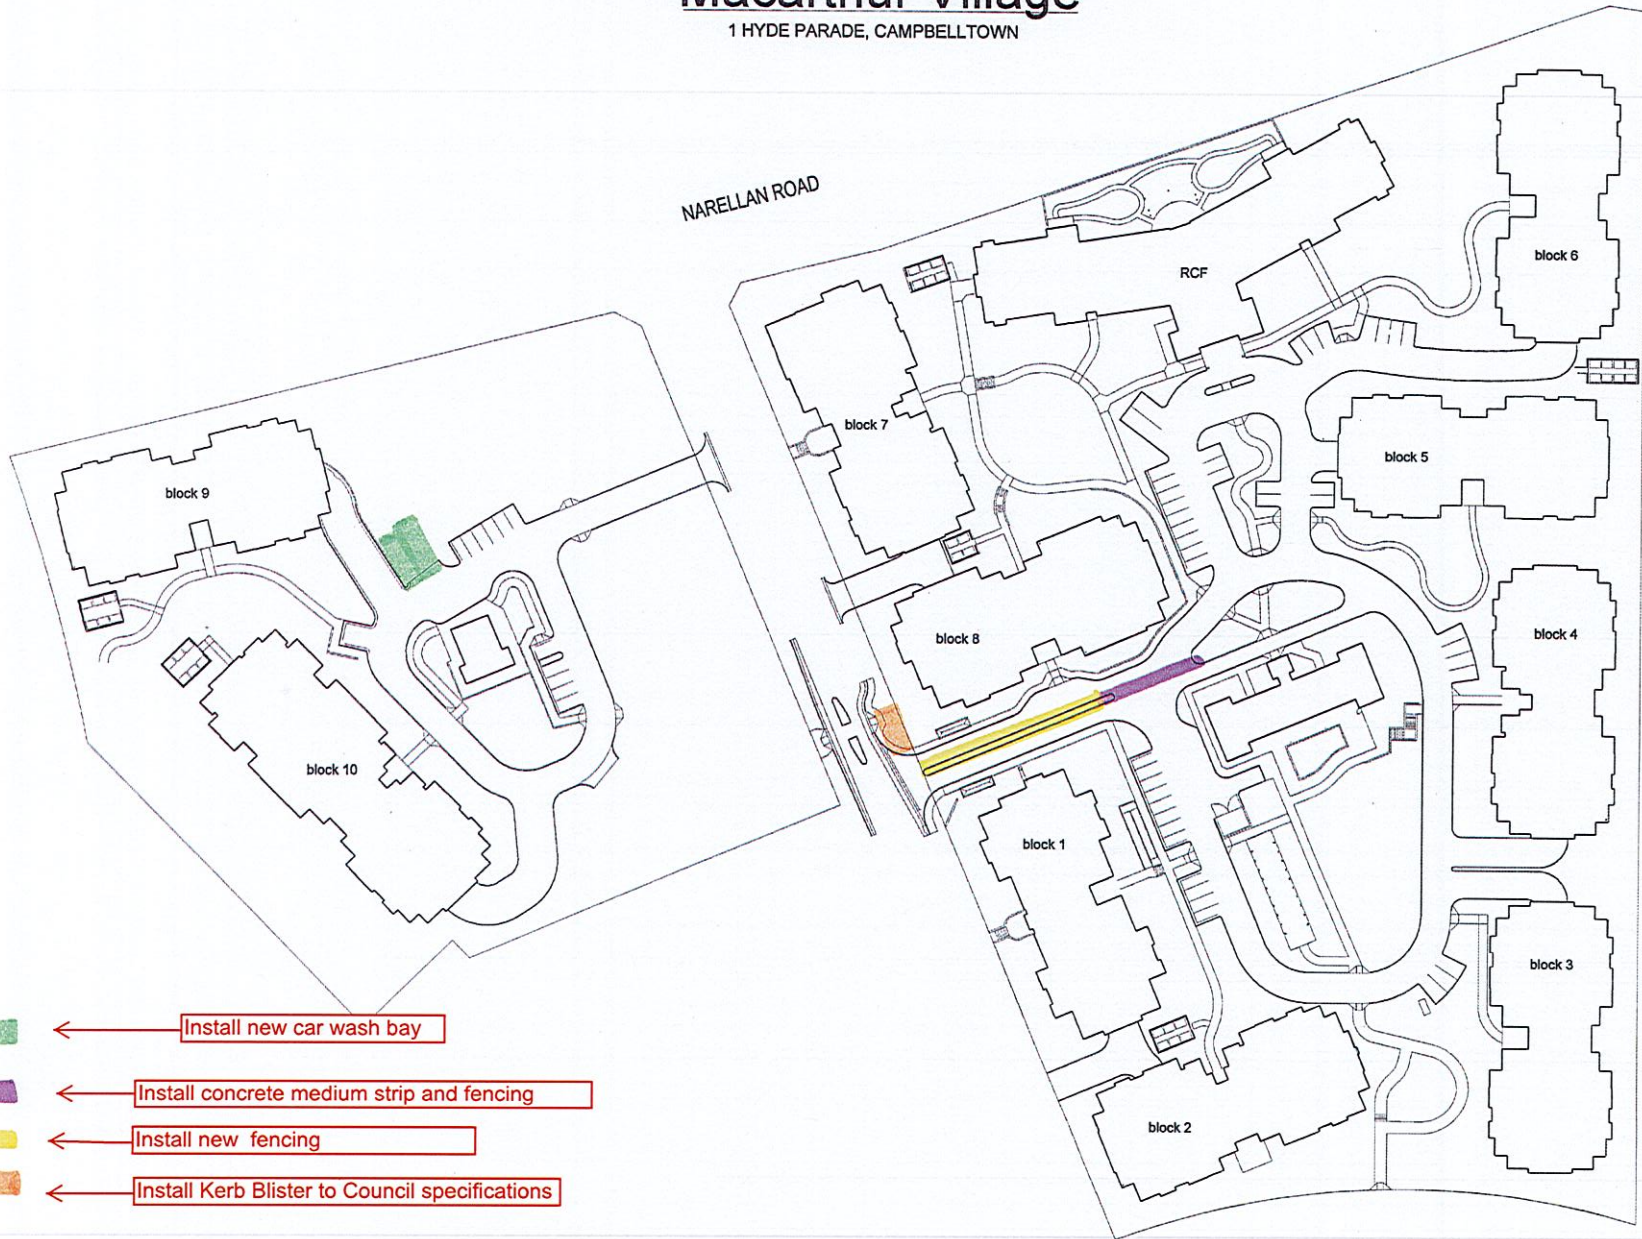

Plan C

Macarthur Village

1 HYDE PARADE, CAMPBELLTOWN

NARELLAN ROAD

-  ← Install new car wash bay
-  ← Install concrete medium strip and fencing
-  ← Install new fencing
-  ← Install Kerb Blister to Council specifications

not to scale