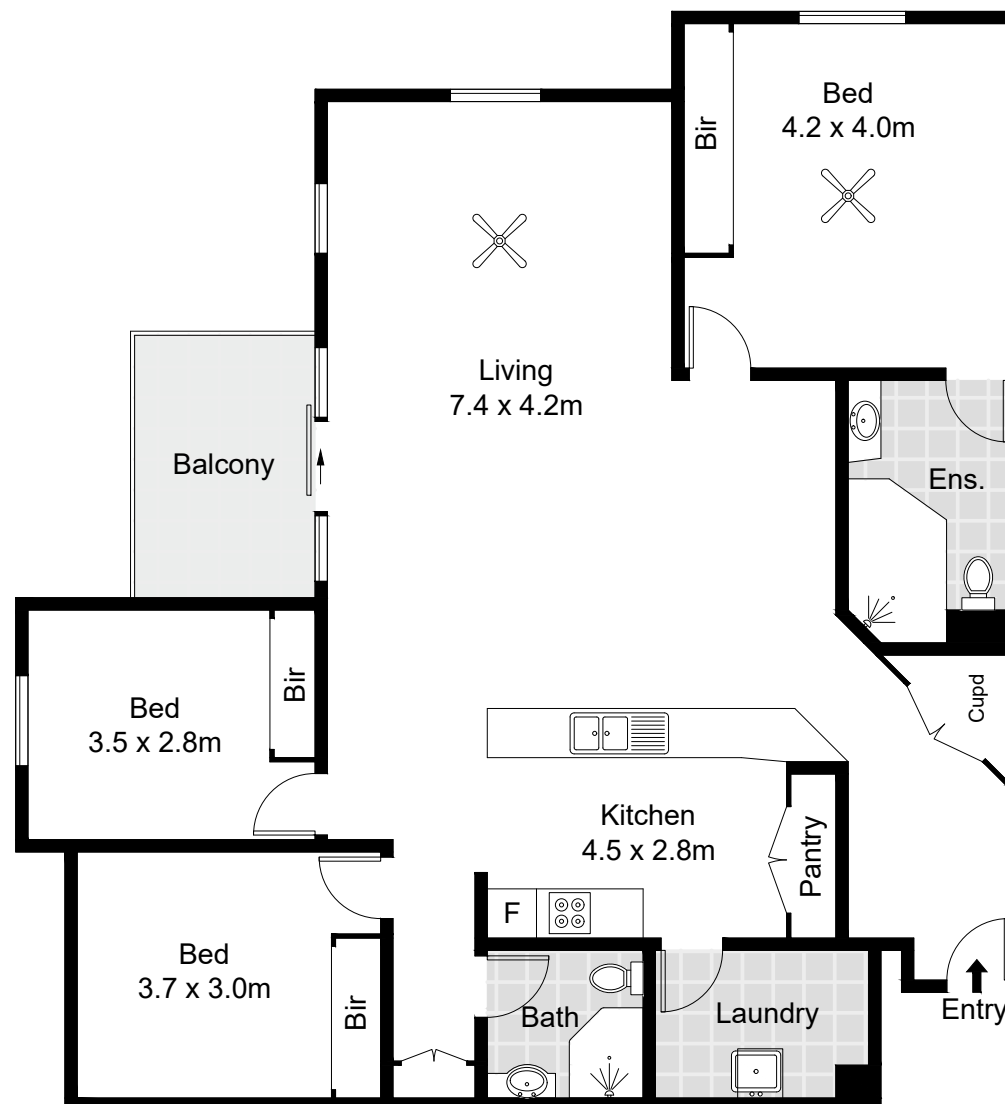

(NOT SHOWN IN ACTUAL
LOCATION / ORIENTATION)

0 1 2 3 METRES.

62/1 Hyde Parade, Campbelltown

 3  2  1

approx. internal area : 126.9 m²