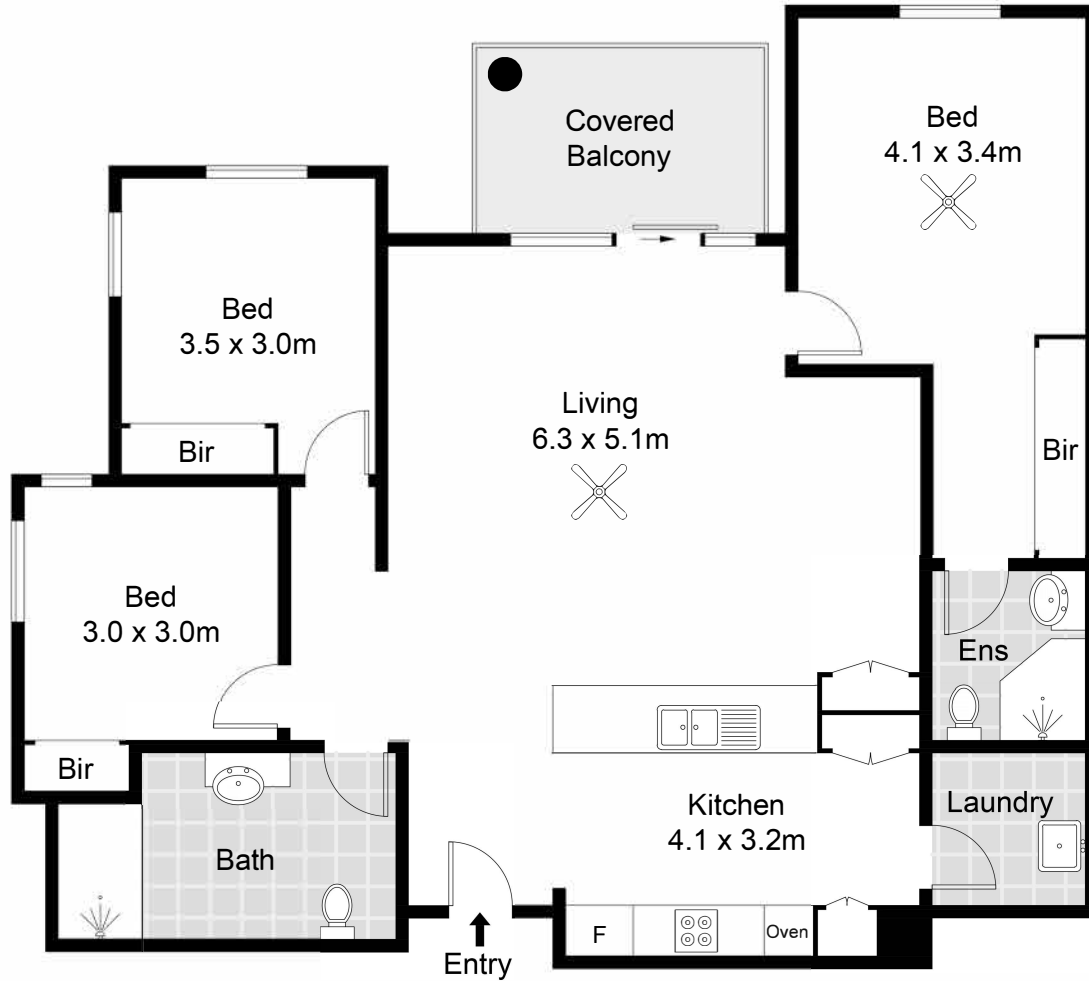

(NOT SHOWN IN ACTUAL LOCATION / ORIENTATION)

0 1 2 3 METRES.

Unit 298 - 1 Hyde Parade, Campbelltown

 3  2  1

approx. internal area : 115.8 m²